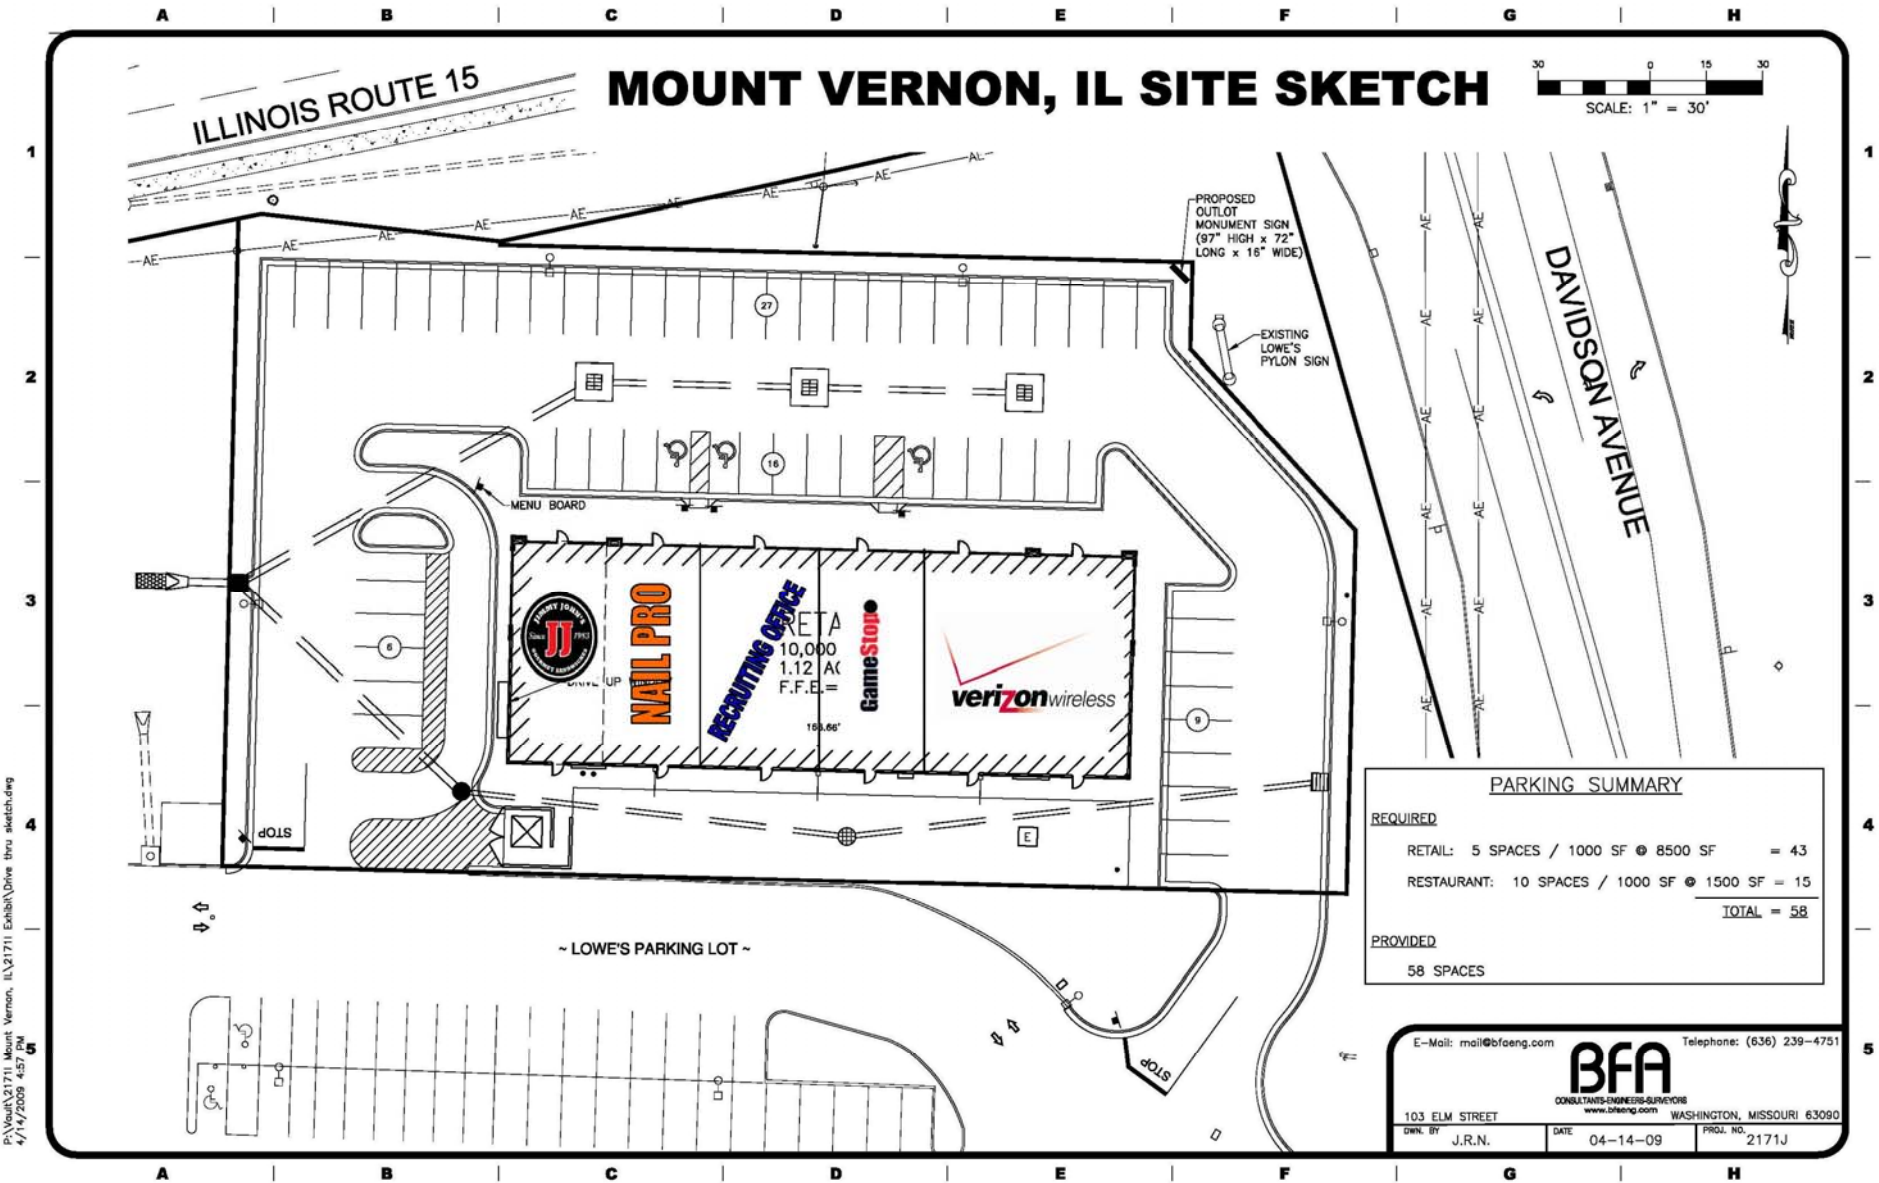

GREWE, INC.
COMMERCIAL REAL ESTATE

[MOUNT VERNON CROSSING]

Mt. Vernon, Illinois

P:\Vault\21711 Mount Vernon, IL\21711 Exhibit\Drive thru sketch.dwg
4/14/2009 4:57 PM

GOOD NEWS FOR PEOPLE ON THE GROW.
 G.J. Grewe, Inc. 9109 Watson Rd., 4th Floor, St. Louis, MO 63126
 www.gjgrewe.com