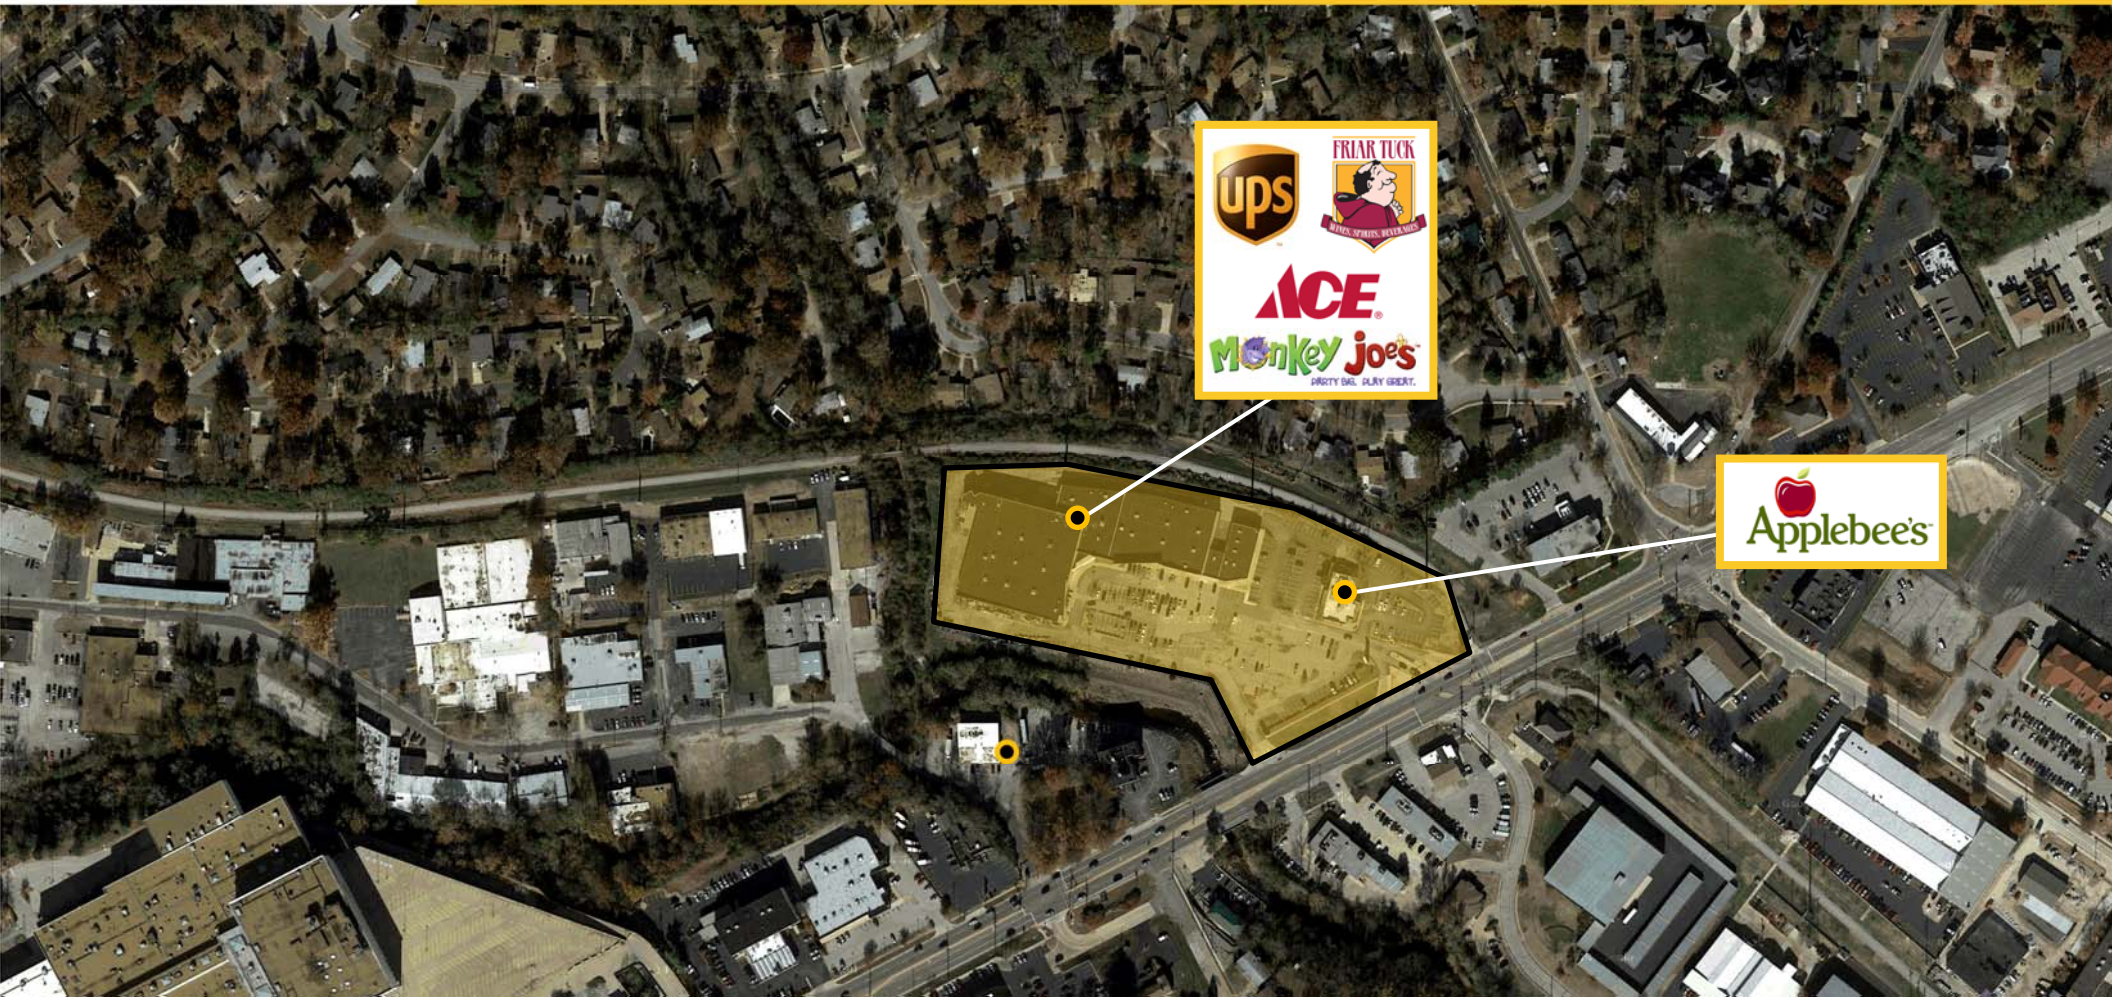

GREWE, INC.
COMMERCIAL REAL ESTATE

CRESTWOOD SQUARE

Crestwood, MO

Tenants Include

UPS | ACE Hardware | Monkey Joe's | Friar Tuck | Applebee's

GOOD NEWS FOR PEOPLE ON THE GROW.

G.J. Grewe, Inc. 9109 Watson Rd., 4th Floor, St. Louis, MO 63126
www.gjgrewe.com