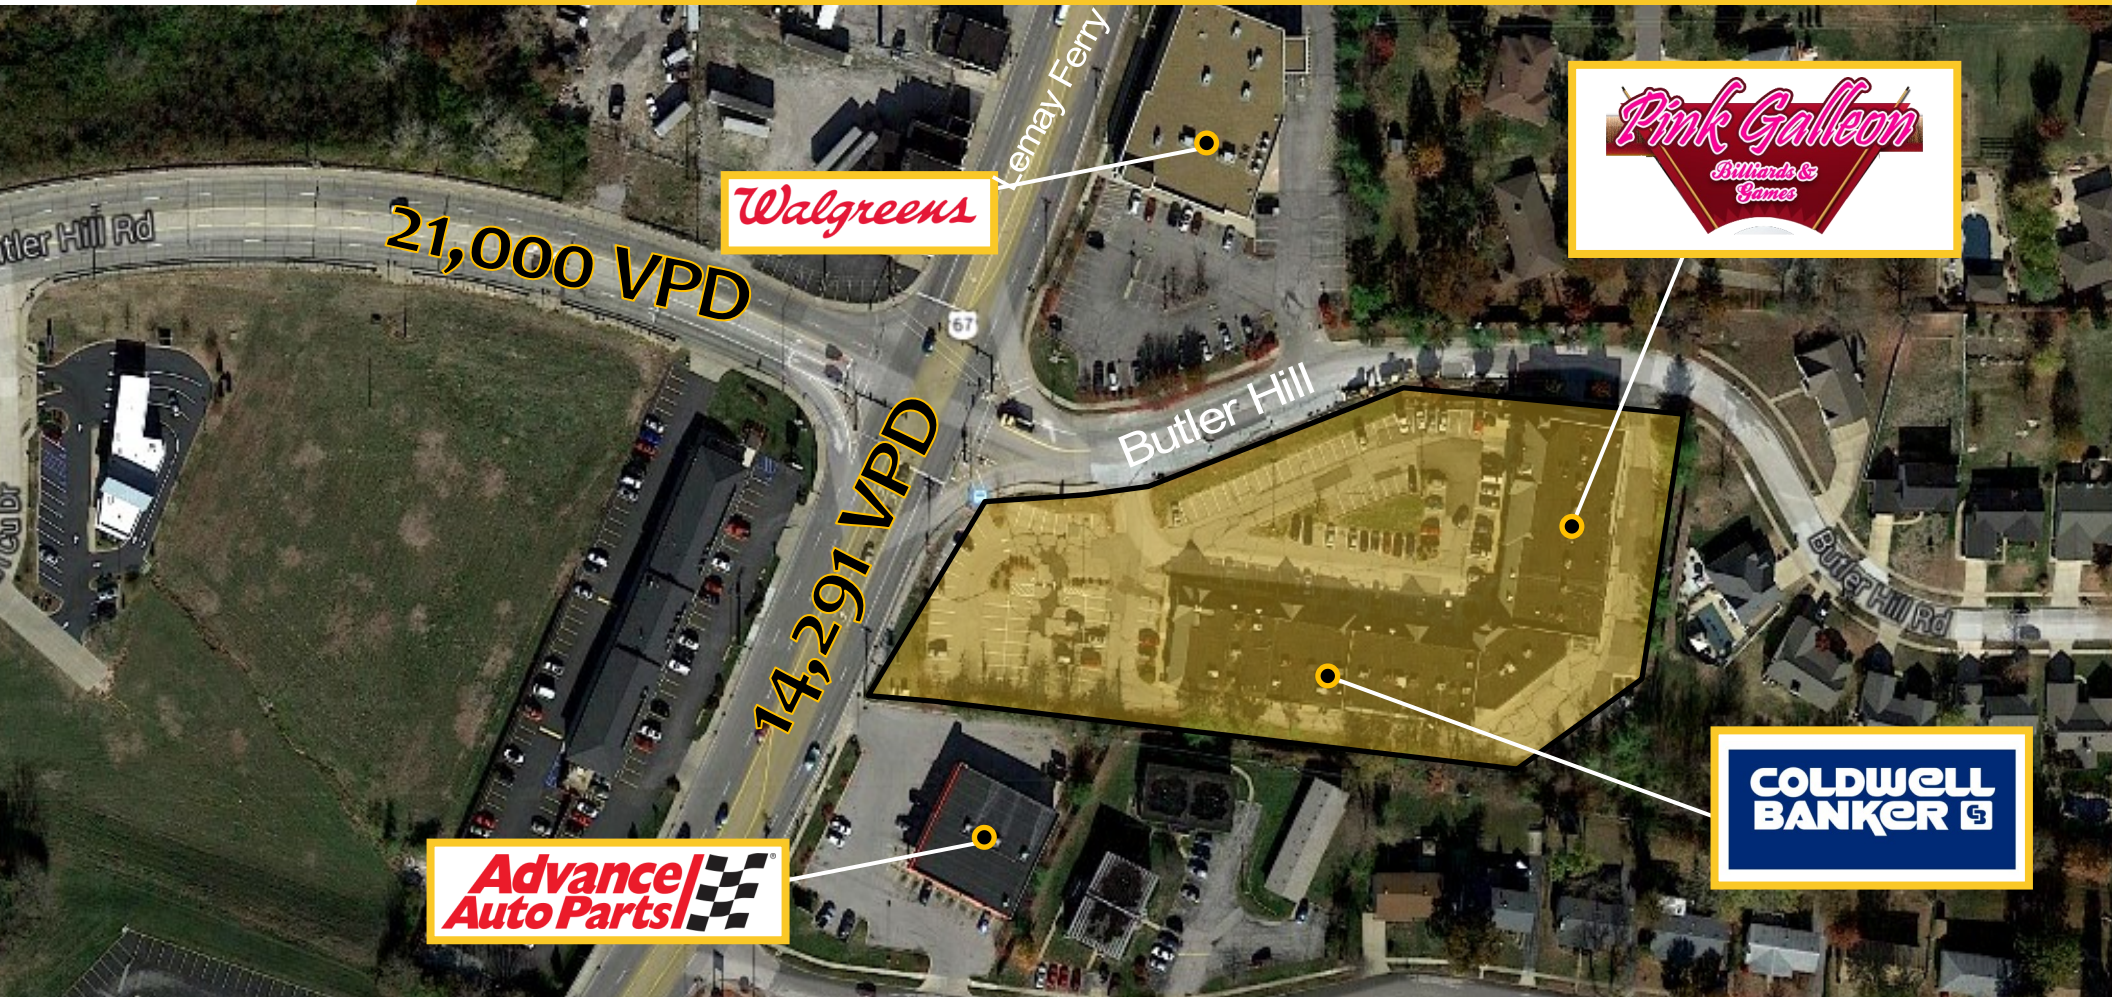

GREWE, INC.
COMMERCIAL REAL ESTATE

BUTLER HILL SQUARE

St. Louis, Missouri

Tenants Include

Coldwell Banker | Pink Galleon | Lucky China | Tres Salon | St. Louis Vapor Shop | Advance Training & Rehab

GOOD NEWS FOR PEOPLE ON THE GROW.